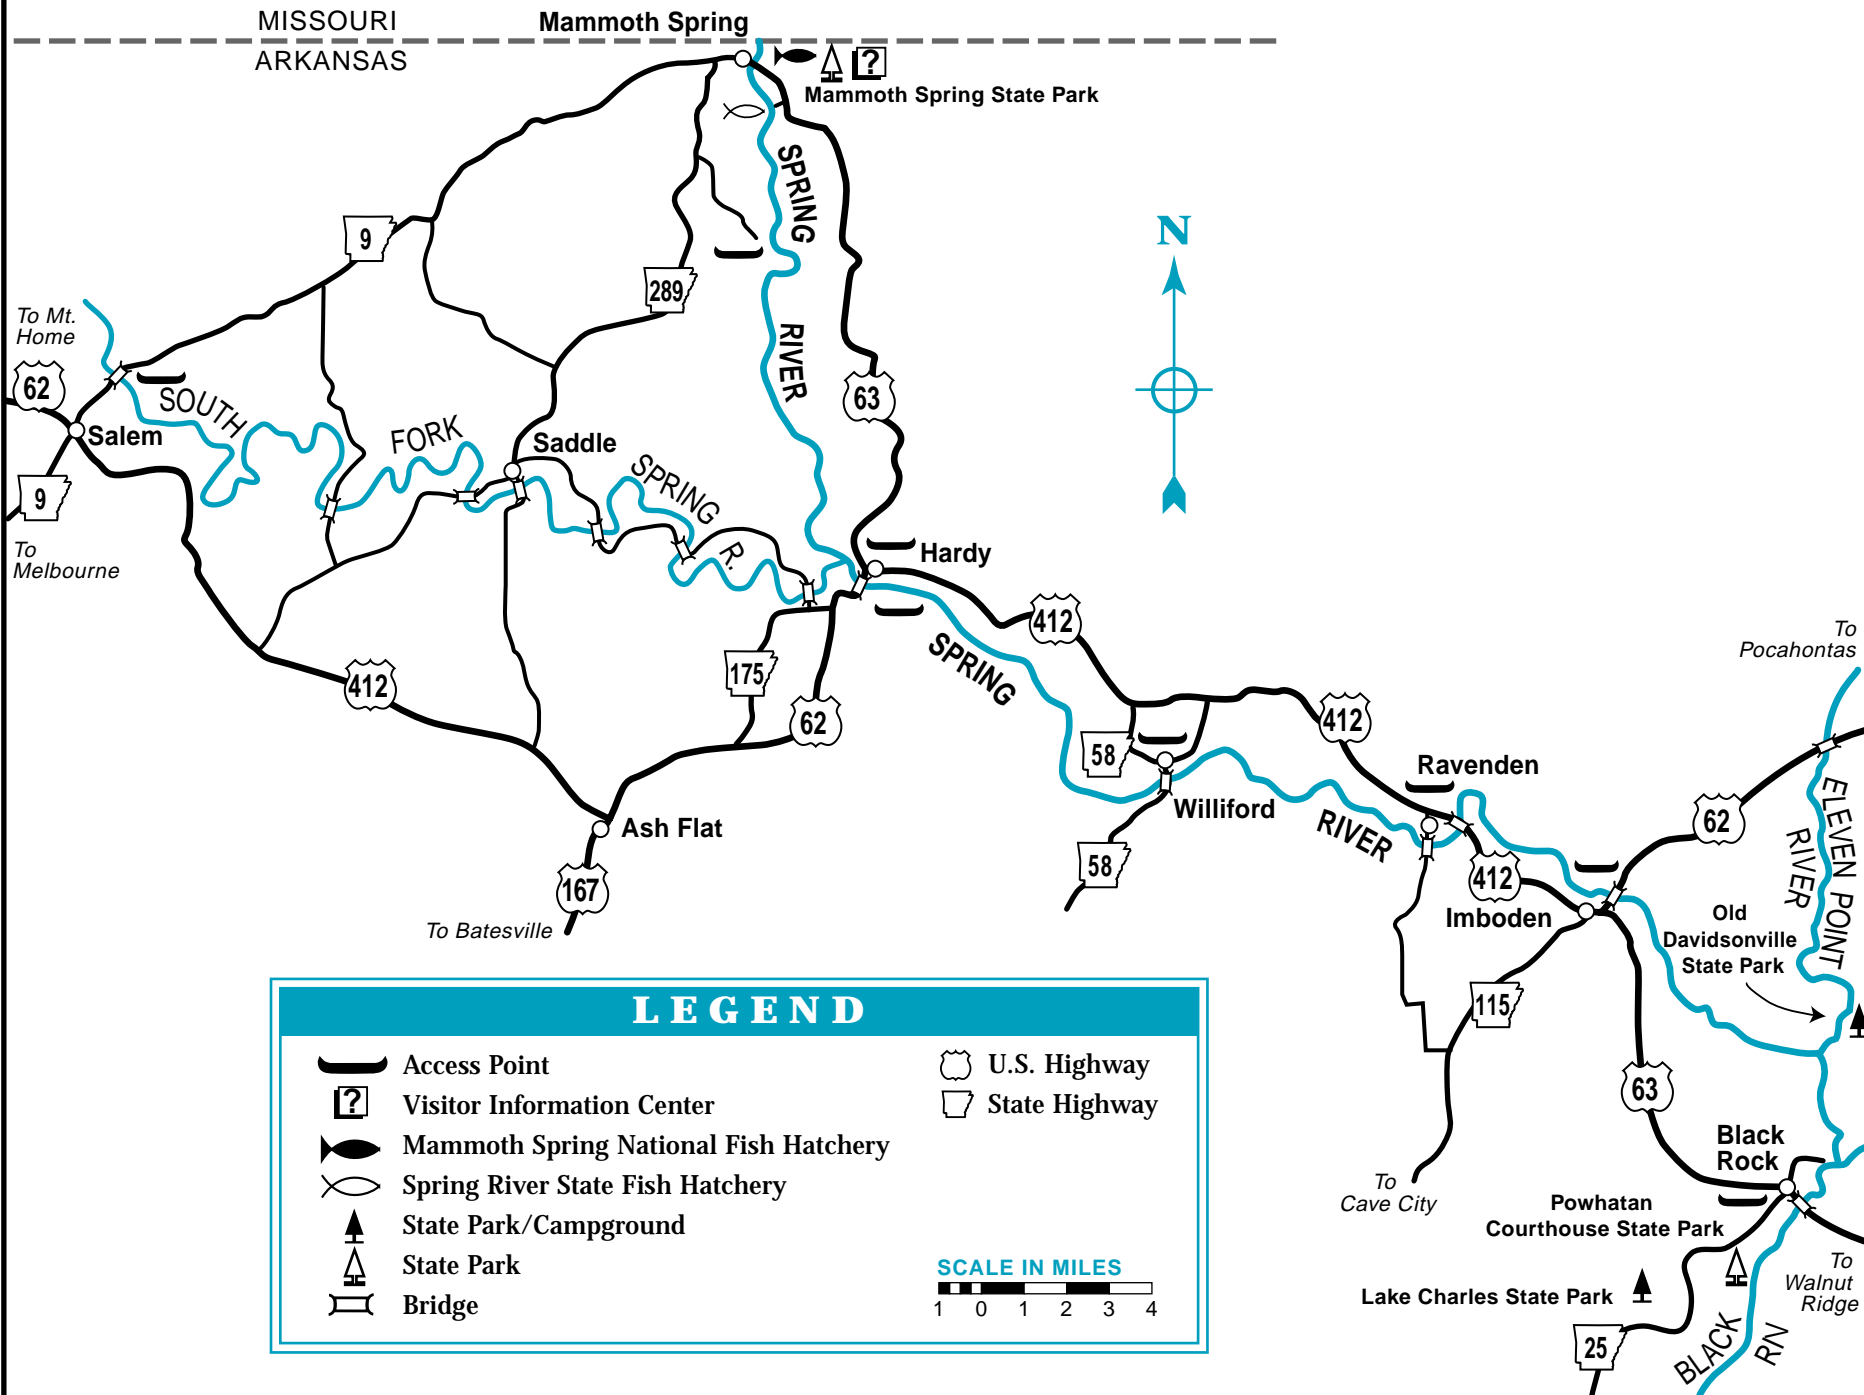

# SPRING RIVER AND VICINITY

### LEGEND

<ul style="list-style-type: none"> <li> Access Point</li> <li> Visitor Information Center</li> <li> Mammoth Spring National Fish Hatchery</li> <li> Spring River State Fish Hatchery</li> <li> State Park/Campground</li> <li> State Park</li> <li> Bridge</li> </ul>	<ul style="list-style-type: none"> <li> U.S. Highway</li> <li> State Highway</li> </ul>
---	---

**SCALE IN MILES**