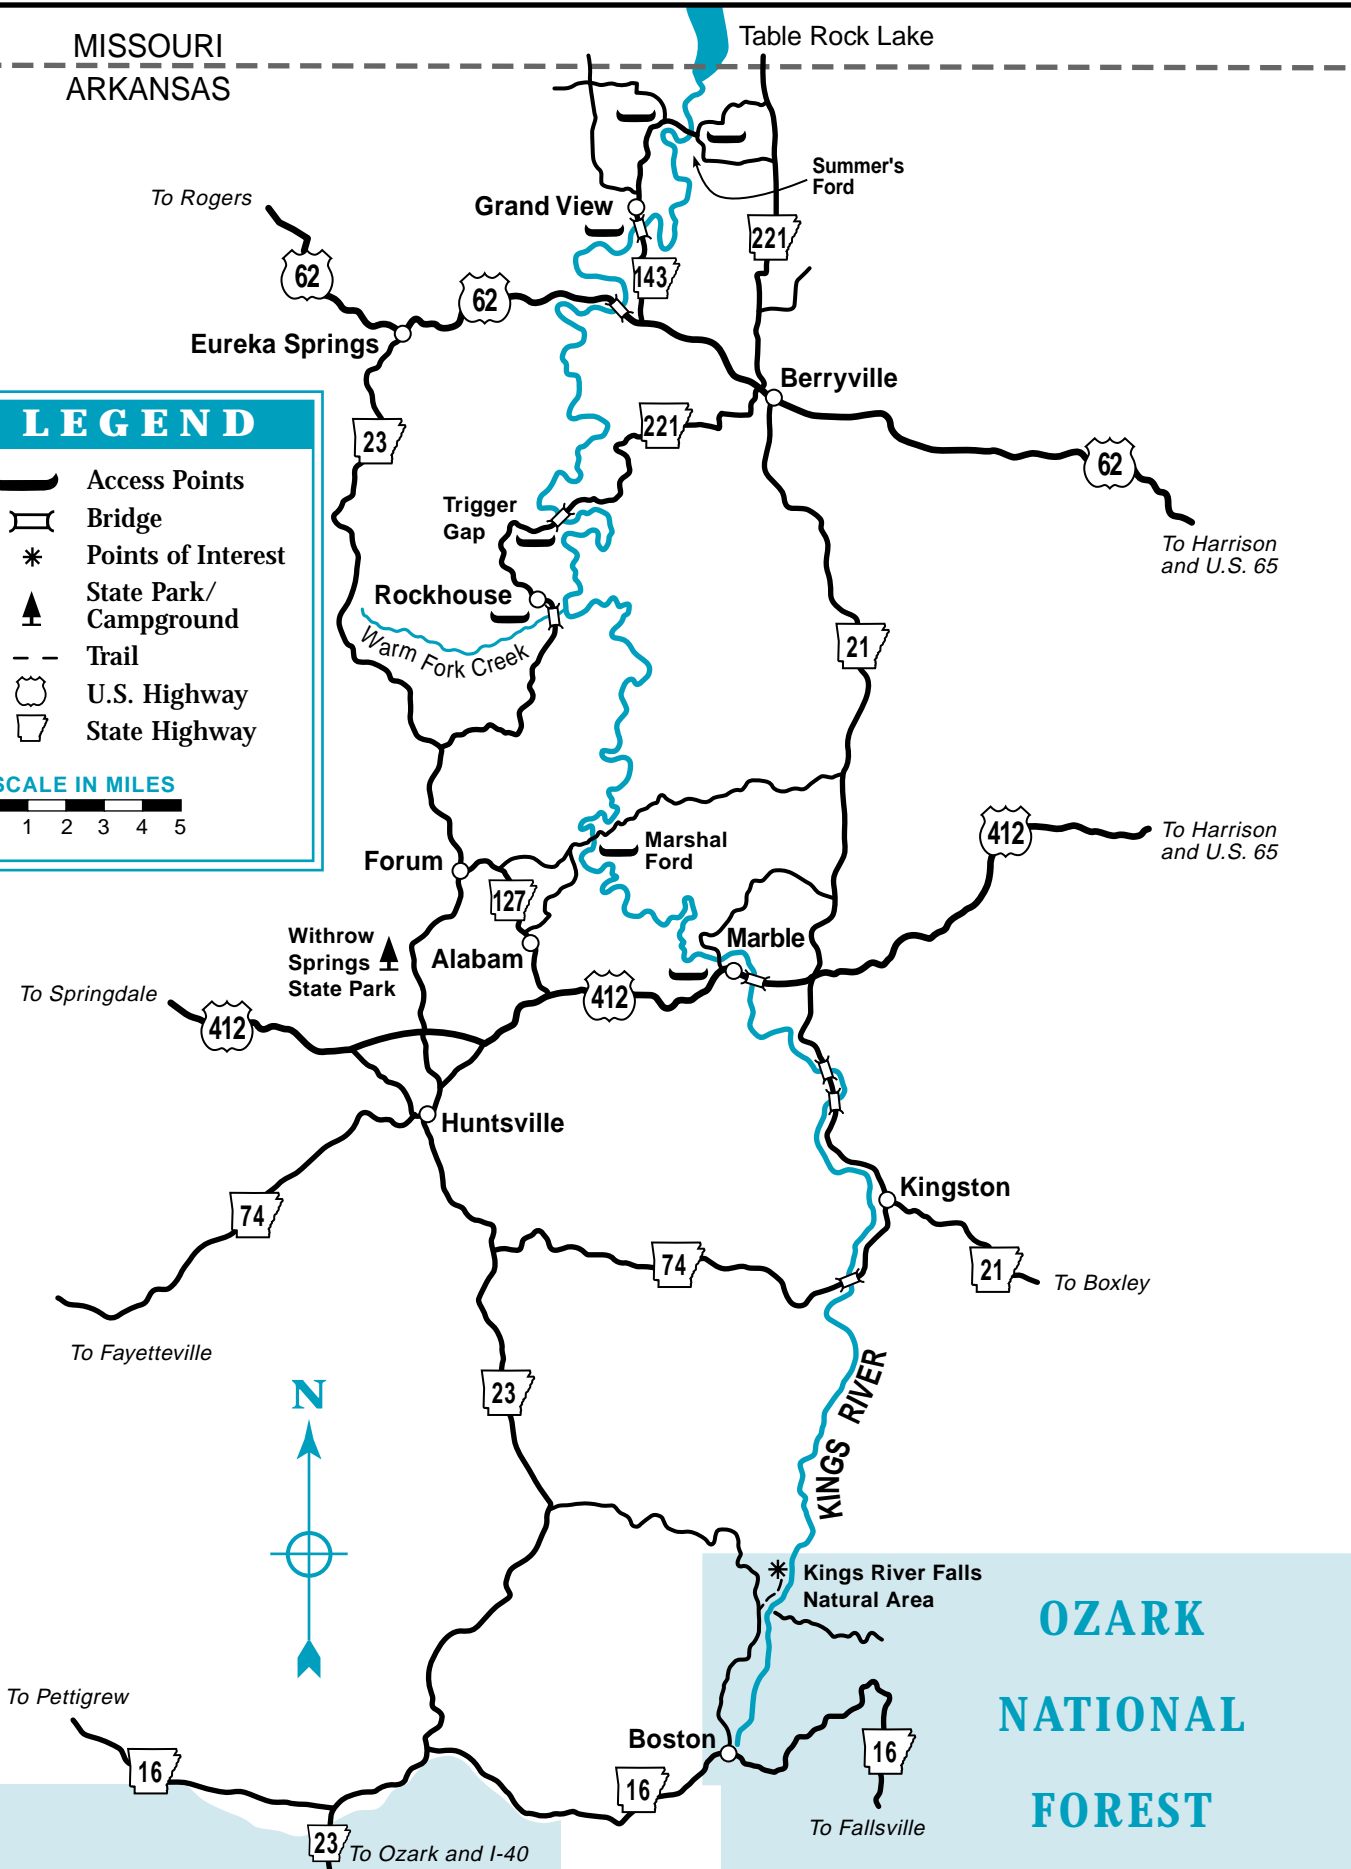

KING'S RIVER AND VICINITY

MISSOURI
ARKANSAS

Table Rock Lake

LEGEND

- Access Points
- Bridge
- * Points of Interest
- ▲ State Park/Campground
- - - Trail
- U.S. Highway
- State Highway

SCALE IN MILES

0 1 2 3 4 5

**OZARK
NATIONAL
FOREST**