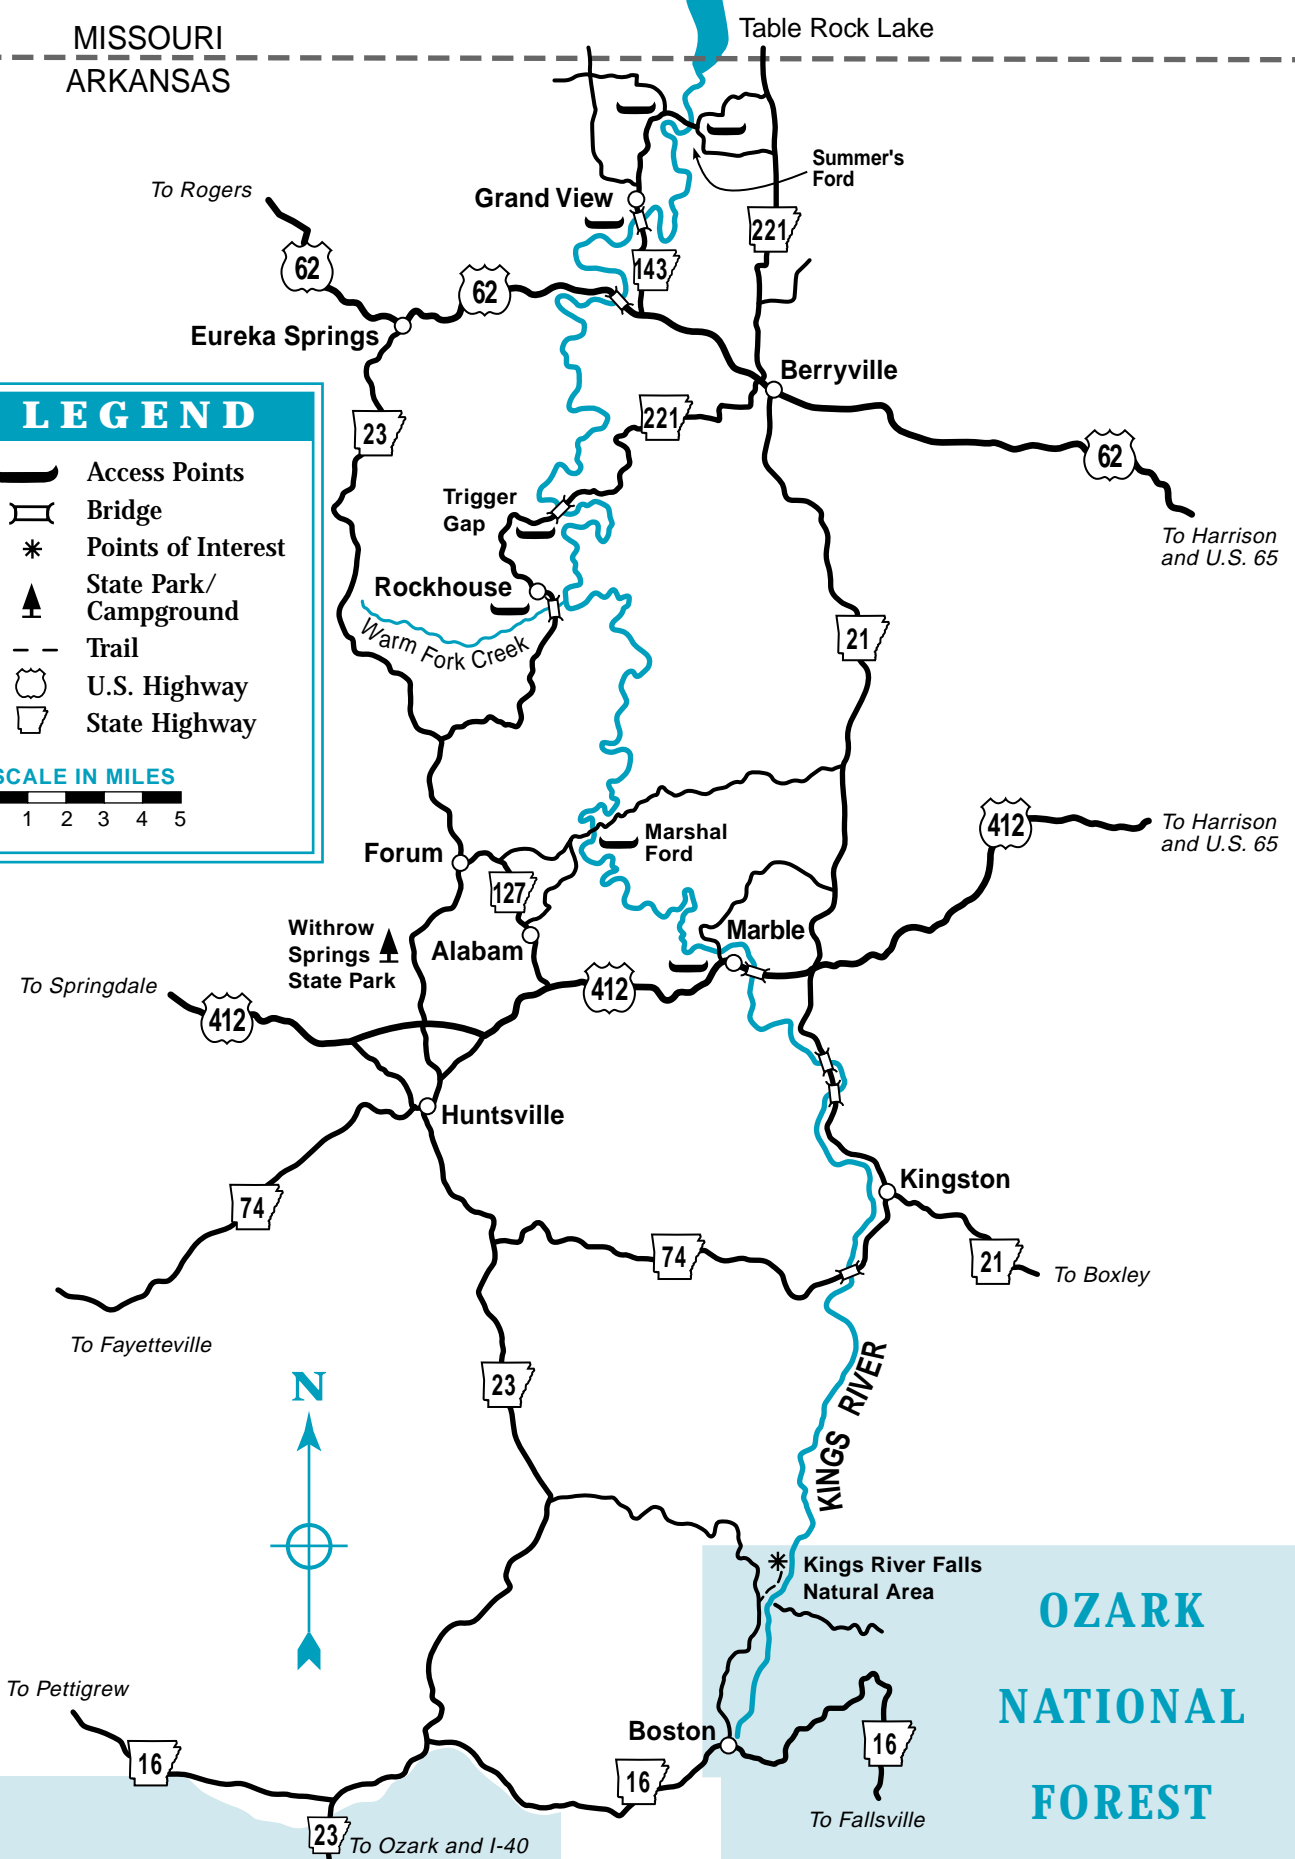

KING'S RIVER AND VICINITY

MISSOURI
ARKANSAS

Table Rock Lake

LEGEND

- Access Points
- Bridge
- * Points of Interest
- ▲ State Park/
Campground
- - - Trail
- U.S. Highway
- State Highway

SCALE IN MILES

0 1 2 3 4 5

**OZARK
NATIONAL
FOREST**